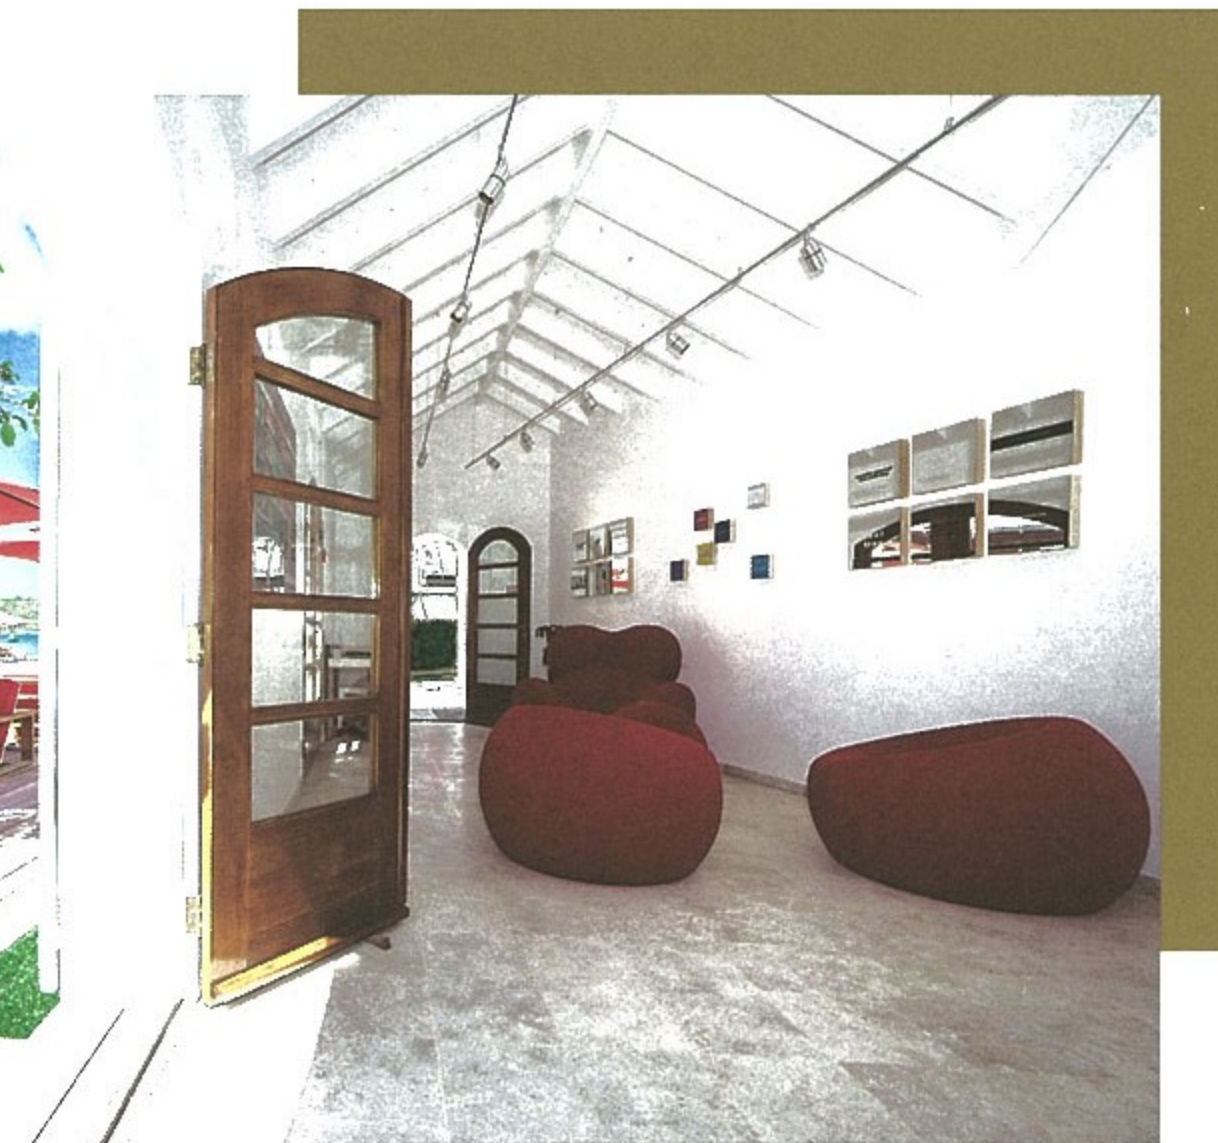

Eden Rock – St. Barths' art gallery

ART

In the same way Eden Being nurtures local artisans, the Oetker Collection supports both established and up-and-coming talent, through exhibitions and 'meet the artist' experiences.

Laurence Jenkell is one artist exhibited at Eden Rock-St Barths, whose candy sculptures are the outcome of a personal quest asking questions about her heredity. Through this sweet obsession, Jenkell has come up with a unique body of work.